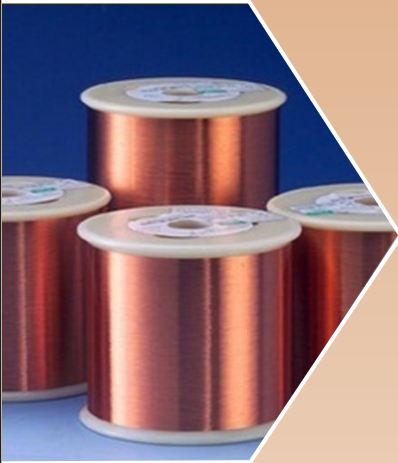

ESS ELL CABLES CO.

AN ISO 9001 : 2015 COMPANY

A Symbol of Trust

Super Enamelled Copper Winding
Wire Class F/H/DC

FIBRE GLASS
COVERED
COPPER /
ALUMINIUM
STRIP

POLYWRAPPED
SUBMERSIBLE COPPER WIRE

SUPER
ENAMELED COPPER
ALUMINIUM WIRE

SUPER
COPPER / ALUMINIUM
STRIP

- ▶ Enamelled Copper Round Wire: 5 SWG to 38 SWG
- ▶ Enamelled Copper Rectangular Wires: 5 Sqmm to 36 Sqmm
- ▶ Bare Copper Wire/ Strips: 5 Sqmm to 150 Sqmm
- ▶ Submersible Copper Winding Wire (PVC&Poly Type): 0.50 MM to 3.00 MM
- ▶ Fiber Glass Covered Copper Wires/ Strips: 6 Sqmm to 100 Sqmm